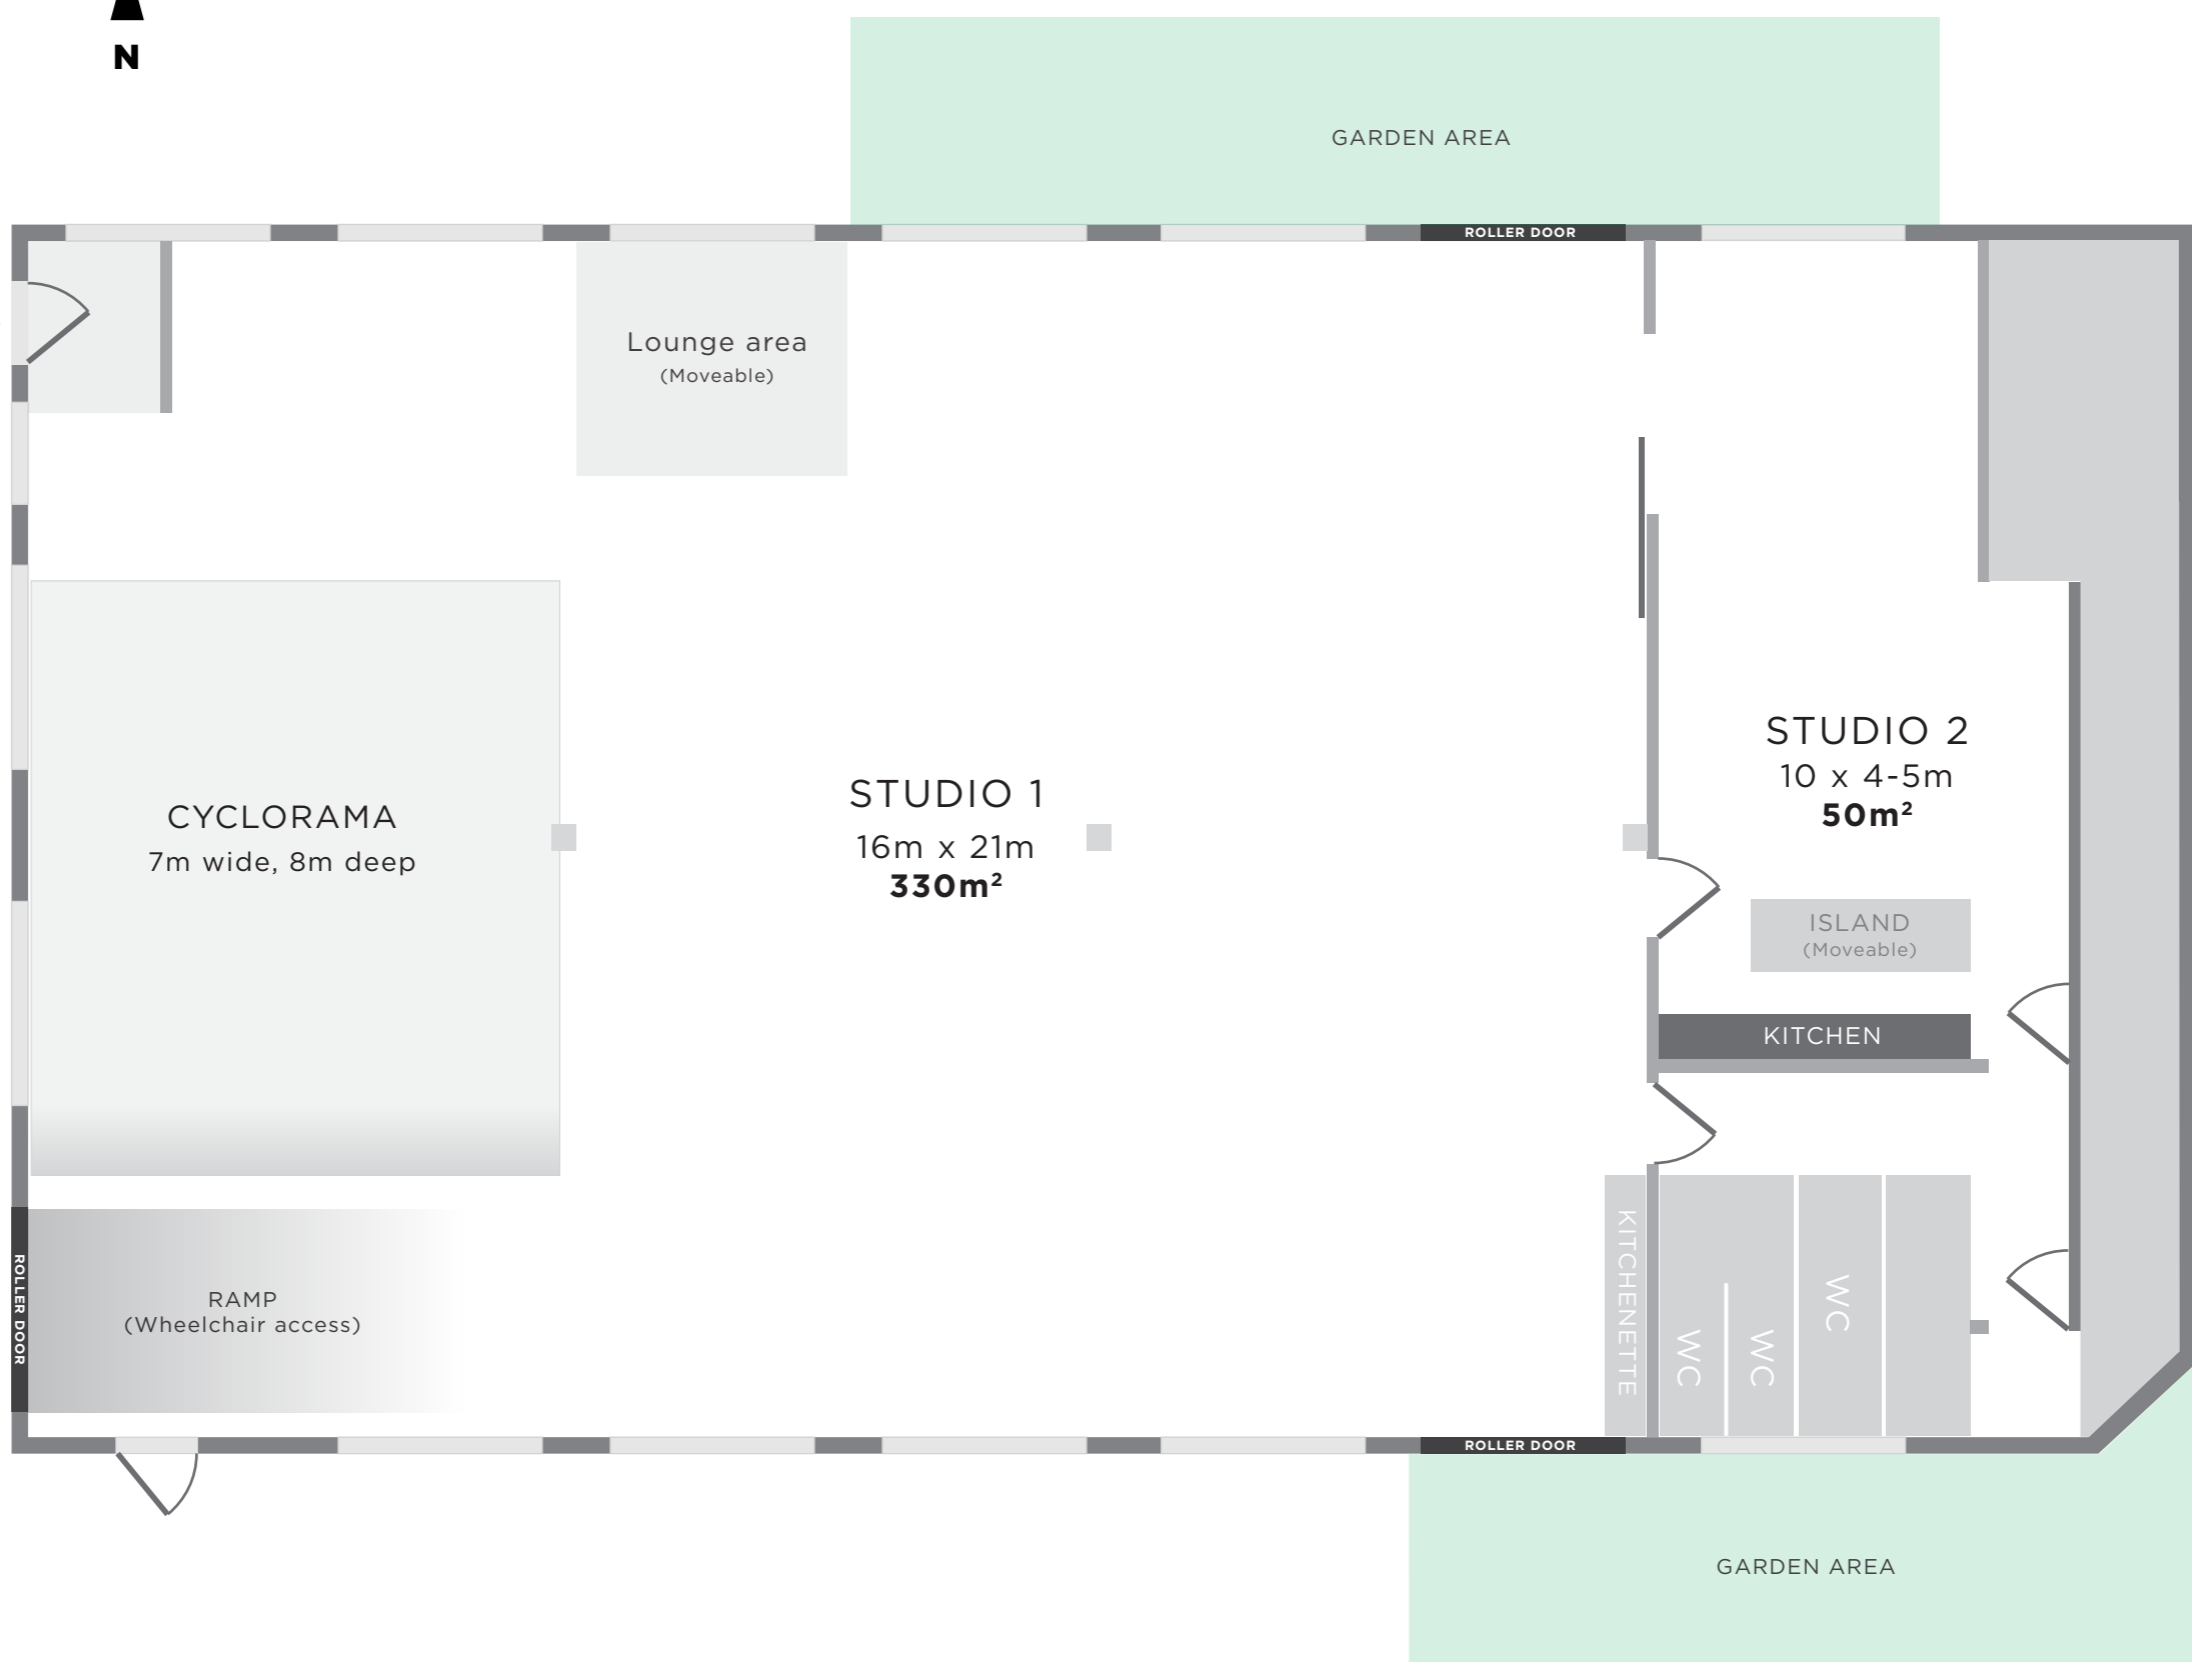

LINCOLN ST

Entrance

GARDEN AREA

Lounge area
(Moveable)

STUDIO 1
16m x 21m
330m²

STUDIO 2
10 x 4-5m
50m²

ISLAND
(Moveable)

KITCHEN

RAMP
(Wheelchair access)

KITCHENETTE

WC

WC

WC

GARDEN AREA